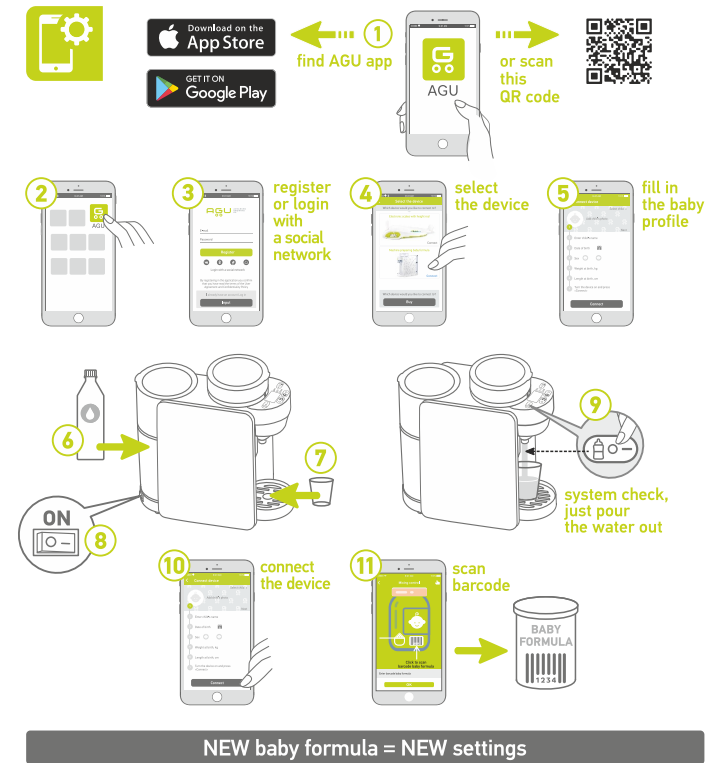

Häppi shaker

PREPARING MACHINE
FOR BABY FORMULA

1**2****3** New baby formula setup (via App)**NEW baby formula = NEW settings****4** New baby formula setup (manual operation)

Use ONLY room temperature boiled water.
Do not add water warmer than 45 °C. Do not add unboiled water.