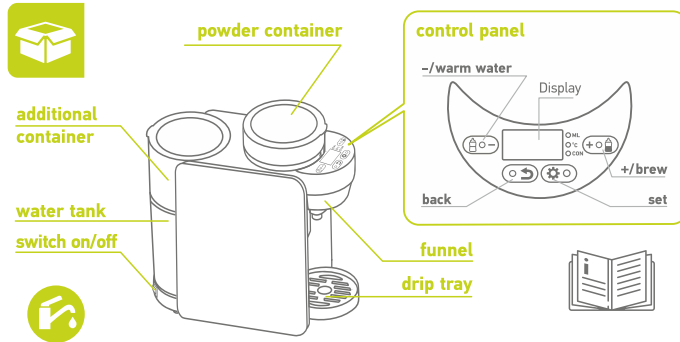

Häppi shaker

PREPARING MACHINE
FOR BABY FORMULA

1**2****3** New baby formula setup (via App)**NEW baby formula = NEW settings****4** New baby formula setup (manual operation)

Use ONLY room temperature boiled water.
Do not add water warmer than 45 °C. Do not add unboiled water.