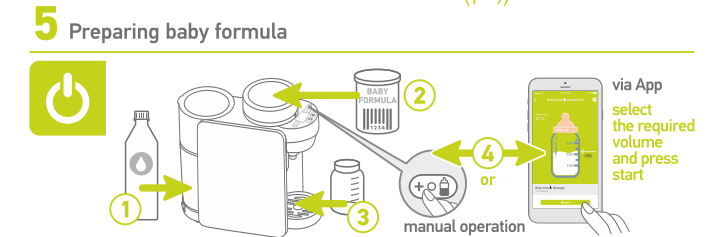

Häppi shaker

PREPARING MACHINE
FOR BABY FORMULA

1**2****3** New baby formula setup (via App)**NEW baby formula = NEW settings****4** New baby formula setup (manual operation)

Use ONLY room temperature boiled water.
Do not add water warmer than 45 °C. Do not add unboiled water.