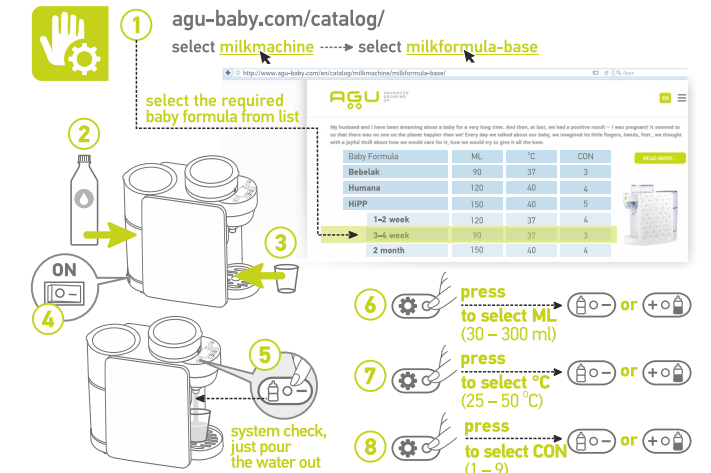

Häppi shaker

PREPARING MACHINE
FOR BABY FORMULA

1**2****3** New baby formula setup (via App)**NEW baby formula = NEW settings****4** New baby formula setup (manual operation)

Use ONLY room temperature boiled water.
Do not add water warmer than 45 °C. Do not add unboiled water.