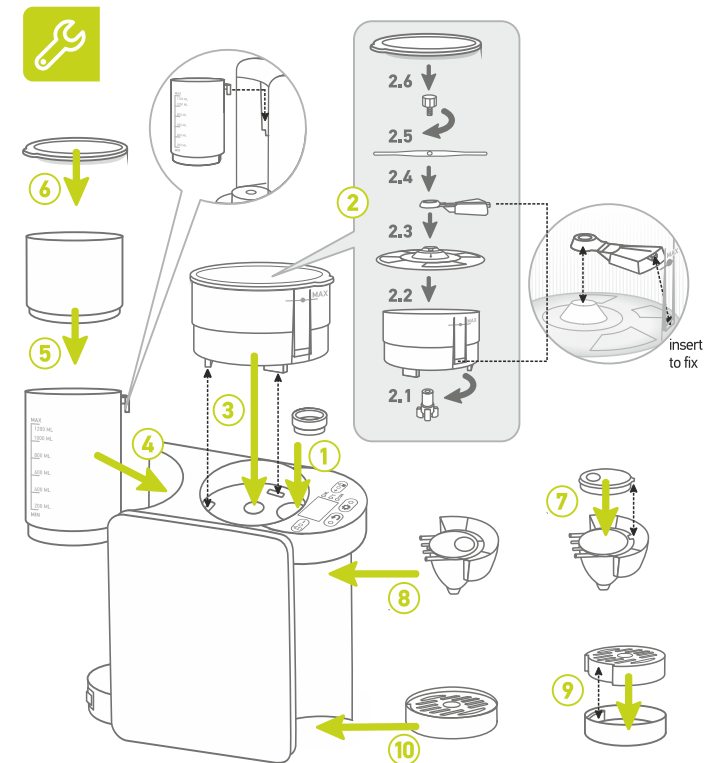

Häppi shaker

PREPARING MACHINE
FOR BABY FORMULA

1**2****3** New baby formula setup (via App)**NEW baby formula = NEW settings****4** New baby formula setup (manual operation)

Use ONLY room temperature boiled water.
Do not add water warmer than 45 °C. Do not add unboiled water.