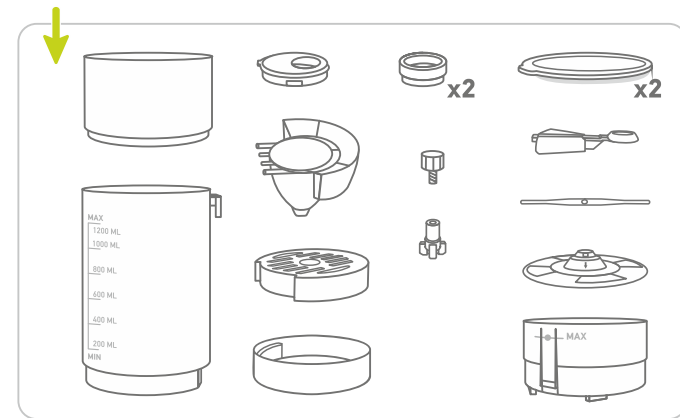

Häppi shaker

PREPARING MACHINE
FOR BABY FORMULA

1**2****3** New baby formula setup (via App)**NEW baby formula = NEW settings****4** New baby formula setup (manual operation)

Use ONLY room temperature boiled water.
Do not add water warmer than 45 °C. Do not add unboiled water.